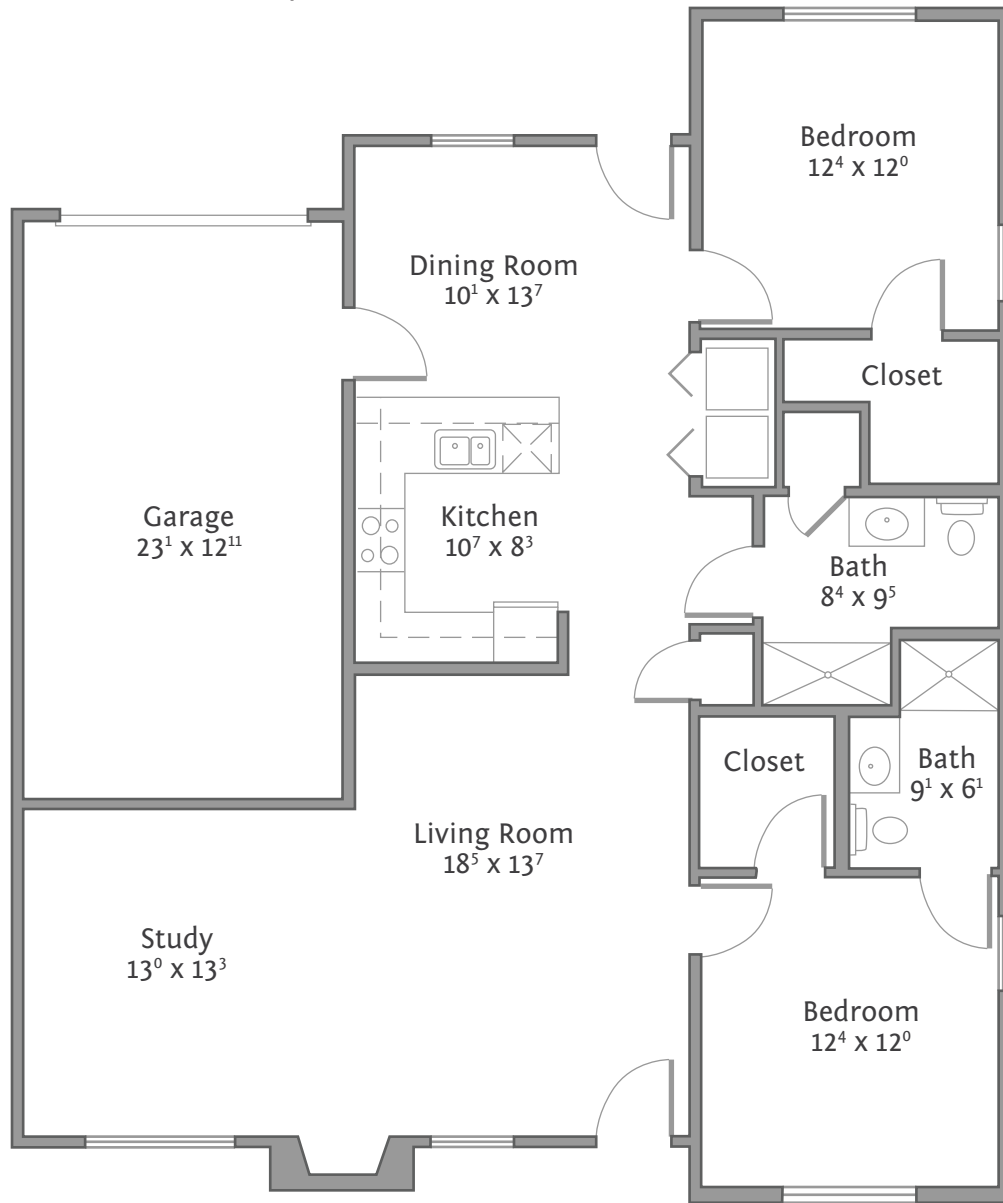

The Cardinal | Cottage Home

1,373 S/F | Two Bedroom | Two Bath

**THE
STRATFORD**

- Maintenance-Free Living
- Weekly Housekeeping
- Daily Dining
- Bill Payment
- Transportation
- Safety
- Pets Welcome
- Golf Cart
- Bring Your Own Furniture
- Transition Services