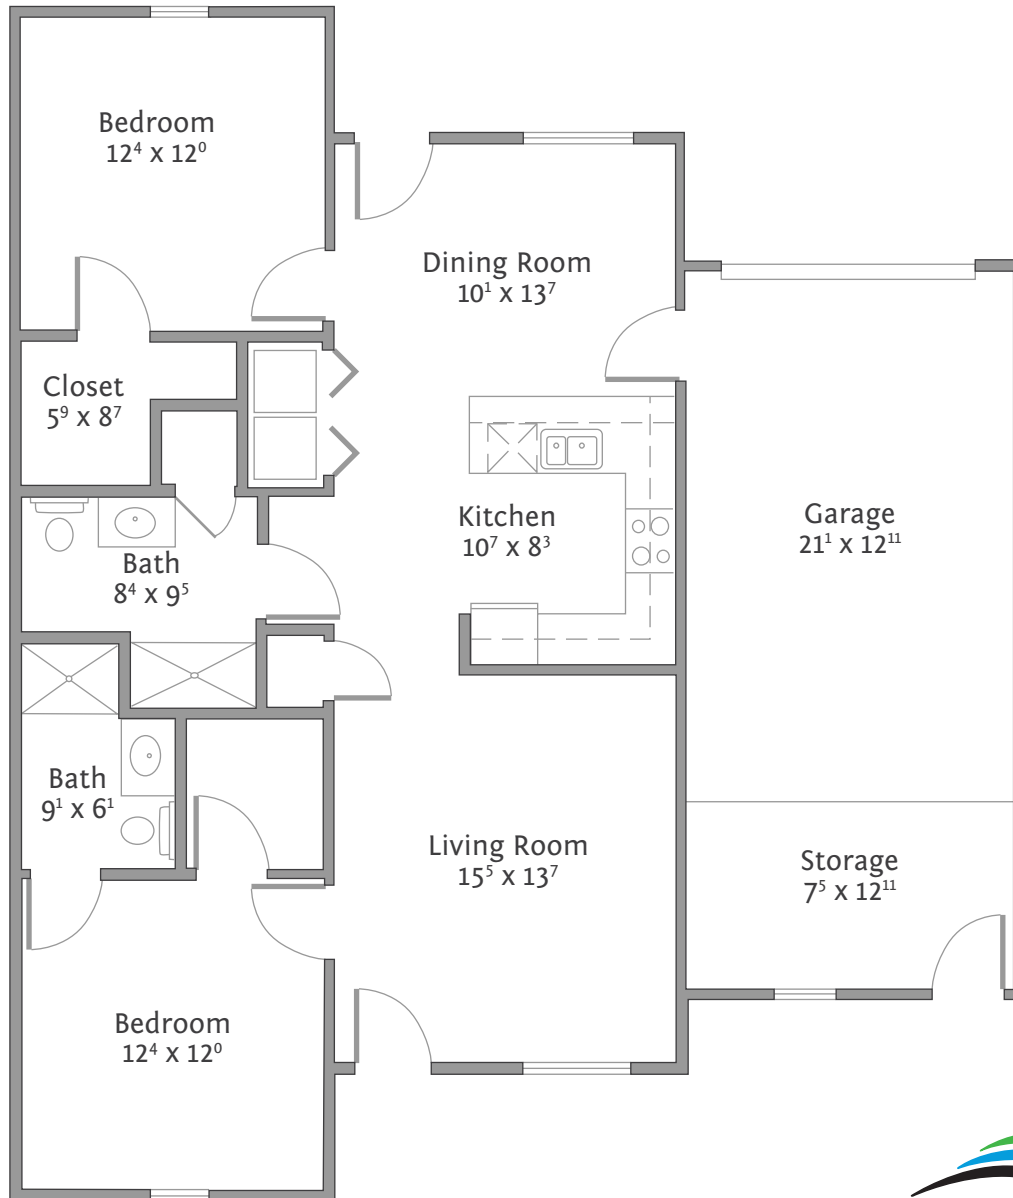

The Felps | Cottage Home

1,158 S/F | Two Bedroom | Two Bath

- Maintenance-Free Living
- Weekly Housekeeping
- Daily Dining
- Bill Payment
- Transportation
- Safety
- Pets Welcome
- Golf Cart
- Bring Your Own Furniture
- Transition Services

3 of 3
Cottage Home Floorplans

2460 Glebe Street
Carmel, IN 46032
Phone: (317) 733-9560
Stratford-Living.com