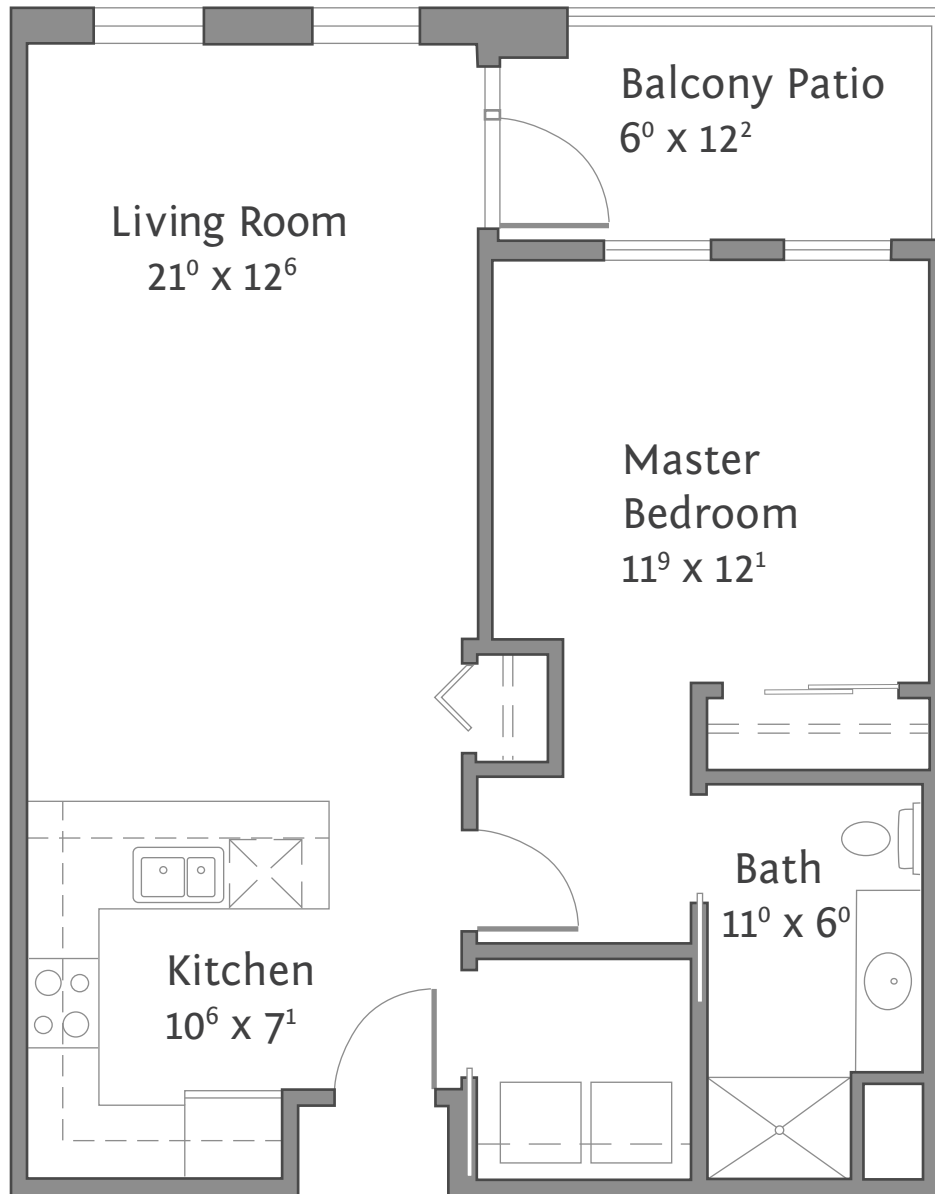

The Carlton A | Villa Apartment

752 S/F | One Bedroom | One Bath

- Maintenance-Free Living
- Weekly Housekeeping
- Daily Dining
- Bill Payment
- Transportation
- Safety
- Pets Welcome
- 24-hour emergency call system
- Bring Your Own Furniture
- Transition Services
- Award-Winning Wellness Center
- Access to Health Care
- Heated Indoor Pool
- Signature Events & Social Gatherings