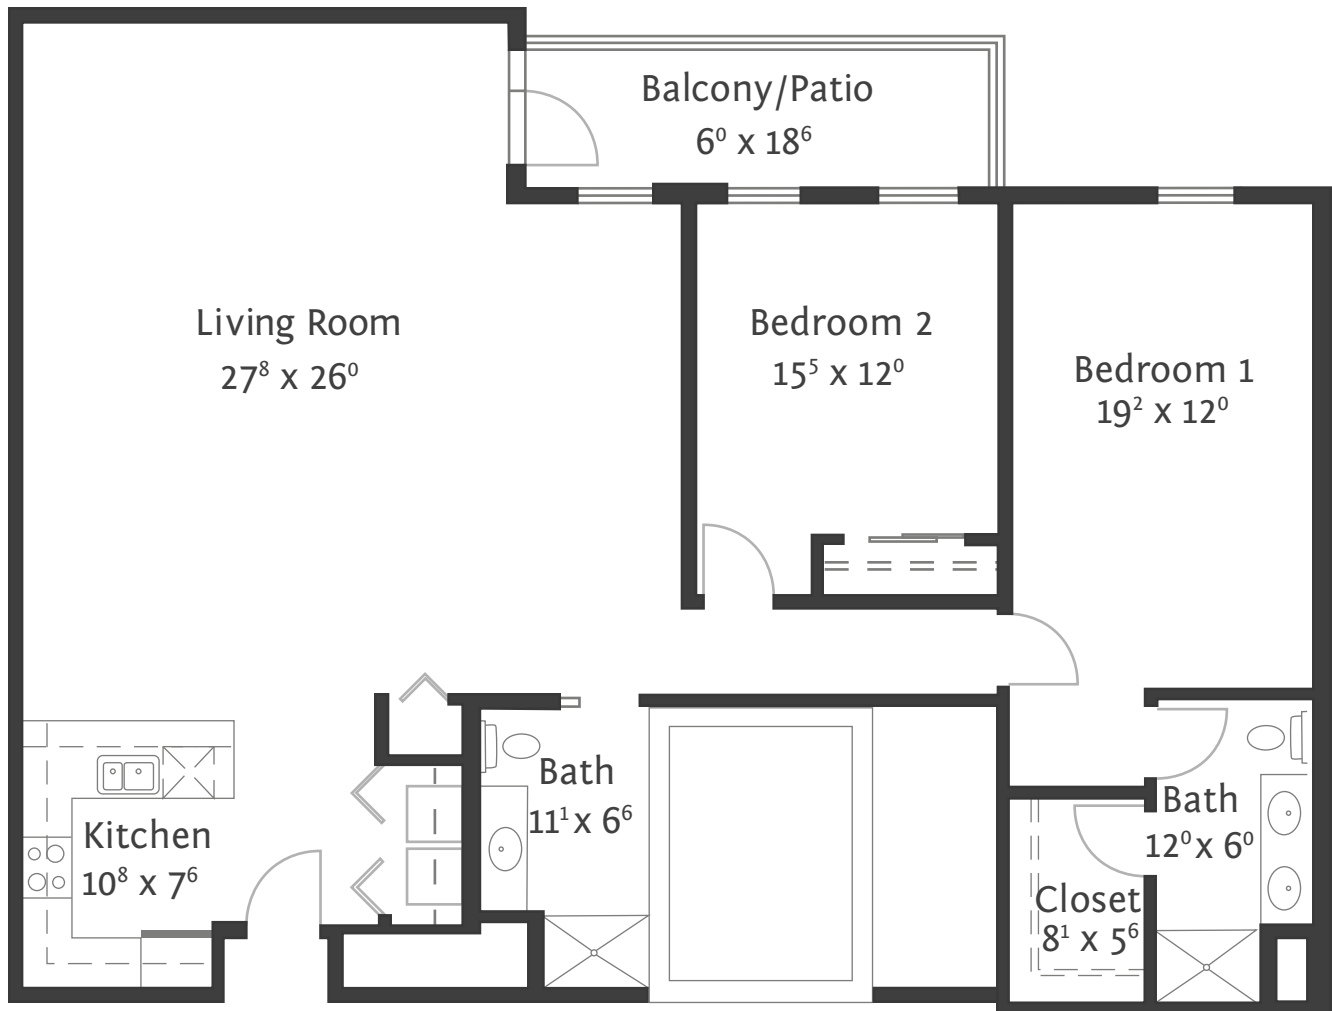

The Mayfair U | Villa Apartment

1,631 S/F | Two Bedroom | Two Bath

- Maintenance-Free Living
- Weekly Housekeeping
- Daily Dining
- Bill Payment
- Transportation
- Safety
- Pets Welcome
- 24-hour emergency call system
- Bring Your Own Furniture
- Transition Services
- Award-Winning Wellness Center
- Access to Health Care
- Heated Indoor Pool
- Signature Events & Social Gatherings

**THE
STRATFORD**

3 of 8
Villa Apartment Floorplans

2460 Glebe Street
Carmel, IN 46032
Phone: (317) 733-9560
Stratford-Living.com