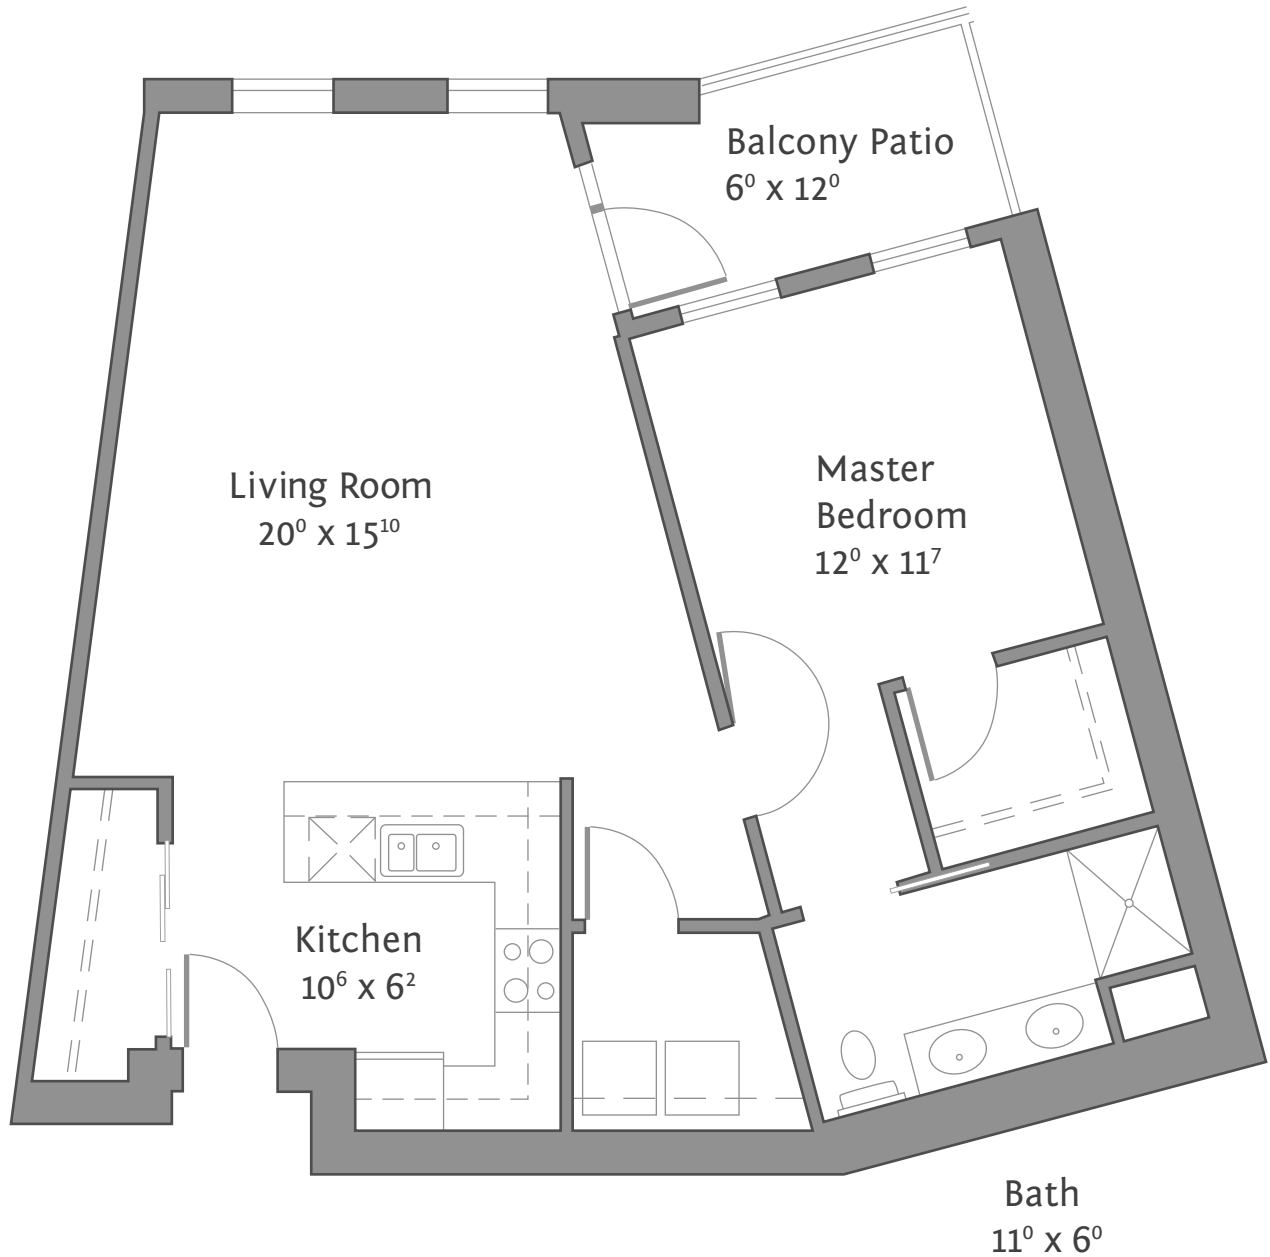

The Royal Crescent EA | Villa Apartment

926 S/F | One Bedroom | One Bath

- Maintenance-Free Living
- Weekly Housekeeping
- Daily Dining
- Bill Payment
- Transportation
- Safety
- Pets Welcome
- 24-hour emergency call system
- Bring Your Own Furniture
- Transition Services
- Award-Winning Wellness Center
- Access to Health Care
- Heated Indoor Pool
- Signature Events & Social Gatherings

**THE
STRATFORD**

7 of 8
Villa Apartment Floorplans

2460 Glebe Street
Carmel, IN 46032
Phone: (317) 733-9560
Stratford-Living.com