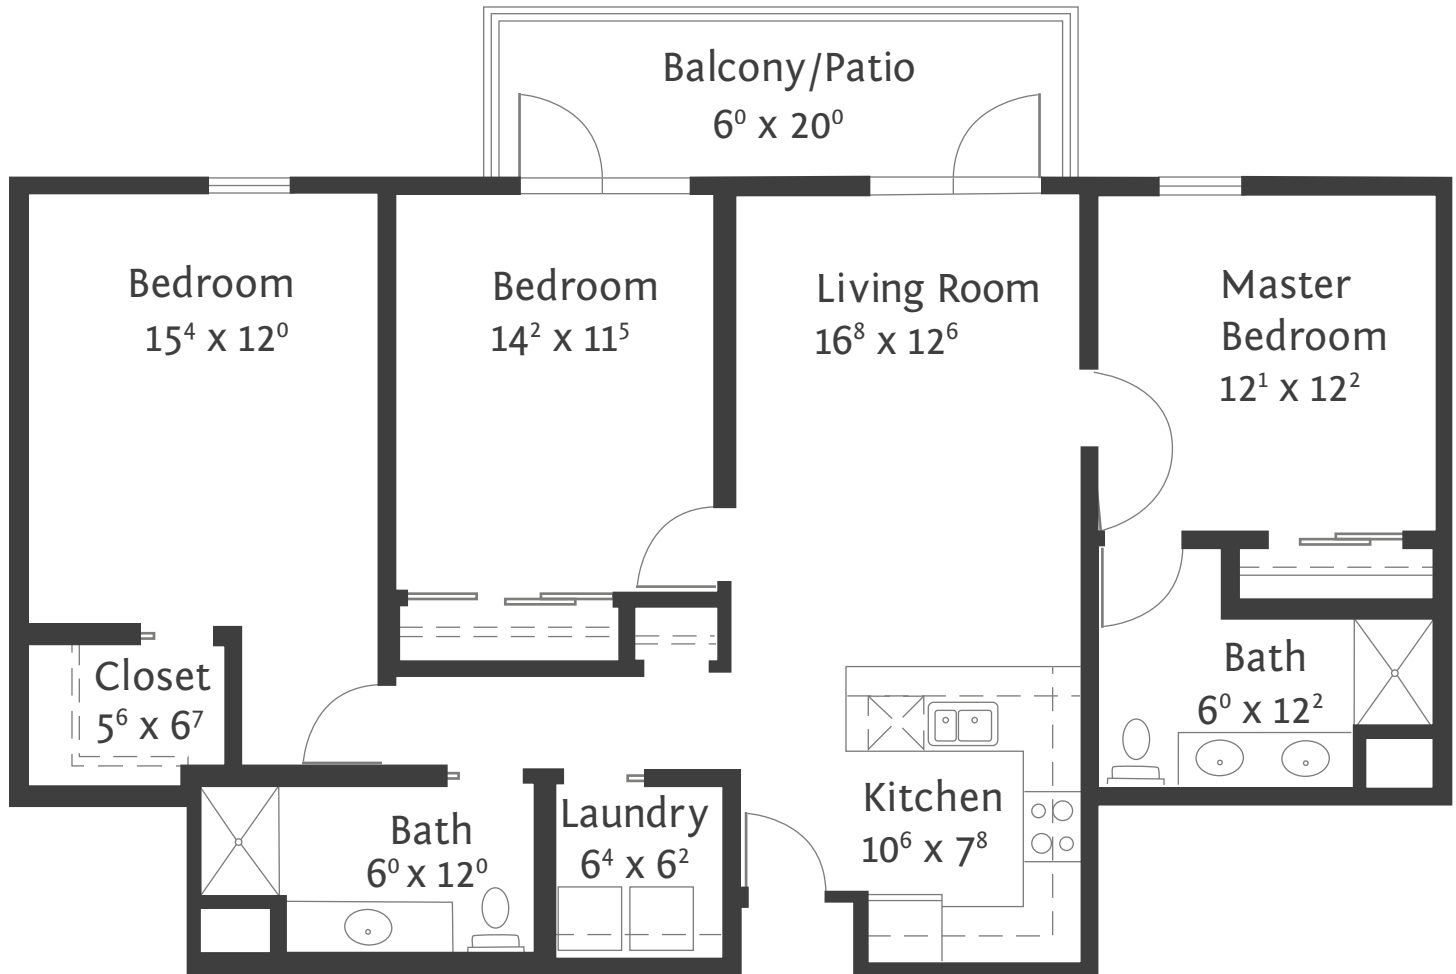

The Kensington WA | Villa Apartment

1,295 S/F | Three Bedroom | Two Bath

- Maintenance-Free Living
- Weekly Housekeeping
- Daily Dining
- Bill Payment
- Transportation
- Safety
- Pets Welcome
- 24-hour emergency call system
- Bring Your Own Furniture
- Transition Services
- Award-Winning Wellness Center
- Access to Health Care
- Heated Indoor Pool
- Signature Events & Social Gatherings

THE STRATFORD

2 of 8
Villa Apartment Floorplans

2460 Glebe Street
Carmel, IN 46032
Phone: (317) 733-9560
Stratford-Living.com