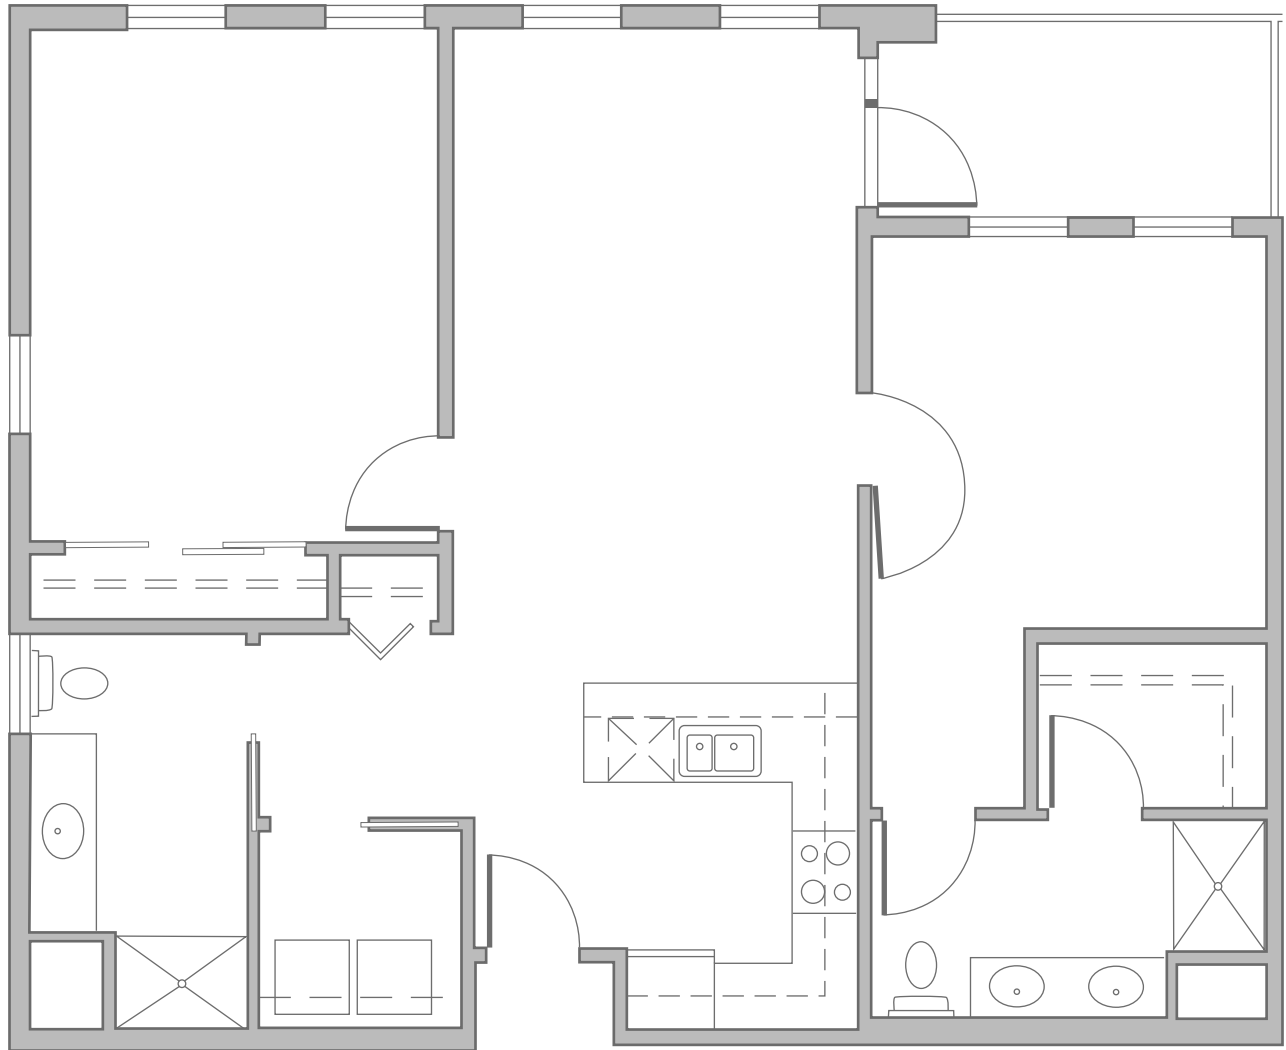

# The Lansdowne J | Villa Apartment

1,131 S/F | Two Bedroom | Two Bath

- Maintenance-Free Living
- Weekly Housekeeping
- Daily Dining
- Bill Payment
- Transportation
- Safety
- Pets Welcome
- 24-hour emergency call system
- Bring Your Own Furniture
- Transition Services
- Award-Winning Wellness Center
- Access to Health Care
- Heated Indoor Pool
- Signature Events & Social Gatherings

5 of 8  
Villa Apartment Floorplans

2460 Glebe Street  
Carmel, IN 46032  
Phone: (317) 733-9560  
Stratford-Living.com