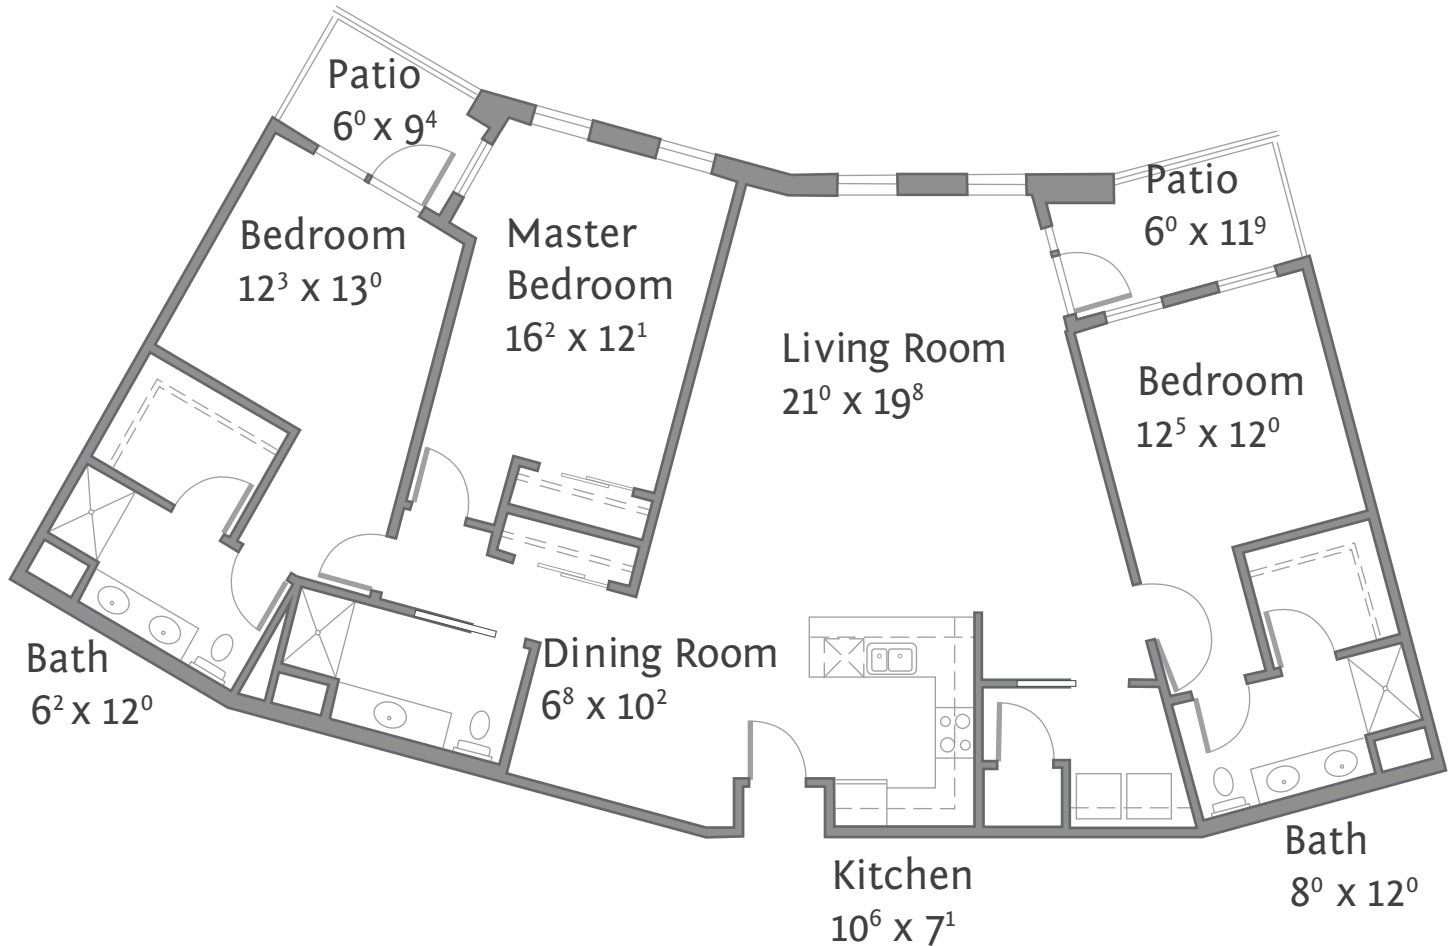

Royal Crescent Z | Villa Apartment

1,895 S/F | Three Bedroom | Three Bath

- Maintenance-Free Living
- Weekly Housekeeping
- Daily Dining
- Bill Payment
- Transportation
- Safety
- Pets Welcome
- 24-hour emergency call system
- Bring Your Own Furniture
- Transition Services
- Award-Winning Wellness Center
- Access to Health Care
- Heated Indoor Pool
- Signature Events & Social Gatherings

1 of 8
Villa Apartment Floorplans

2460 Glebe Street
Carmel, IN 46032
Phone: (317) 733-9560
Stratford-Living.com