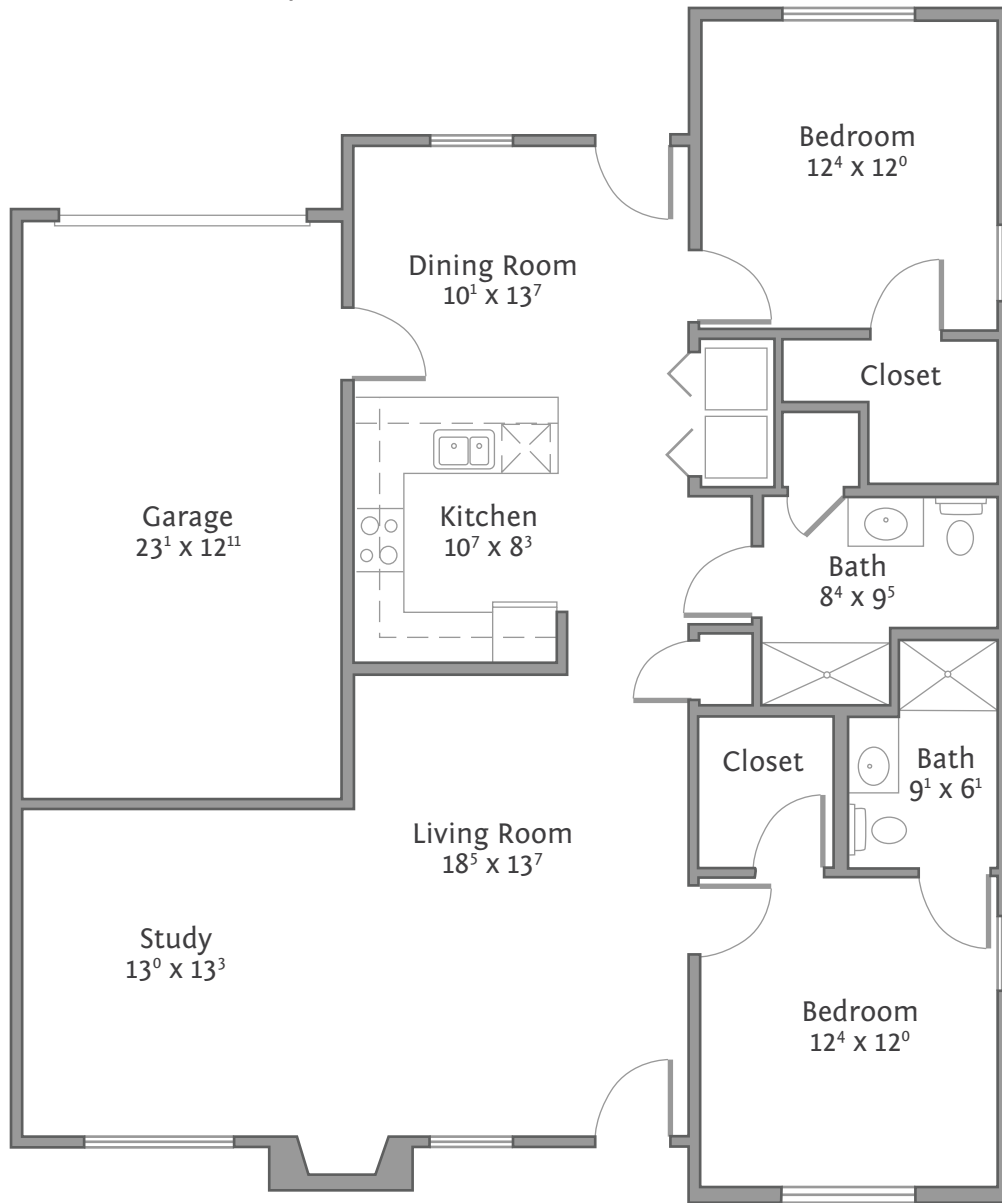

The Cardinal | Cottage Home

1,373 S/F | Two Bedroom | Two Bath

**THE
STRATFORD**

- Maintenance-Free Living
- Weekly Housekeeping
- Daily Dining
- Bill Payment
- Transportation
- Safety
- Pets Welcome
- Golf Cart
- Bring Your Own Furniture
- Transition Services