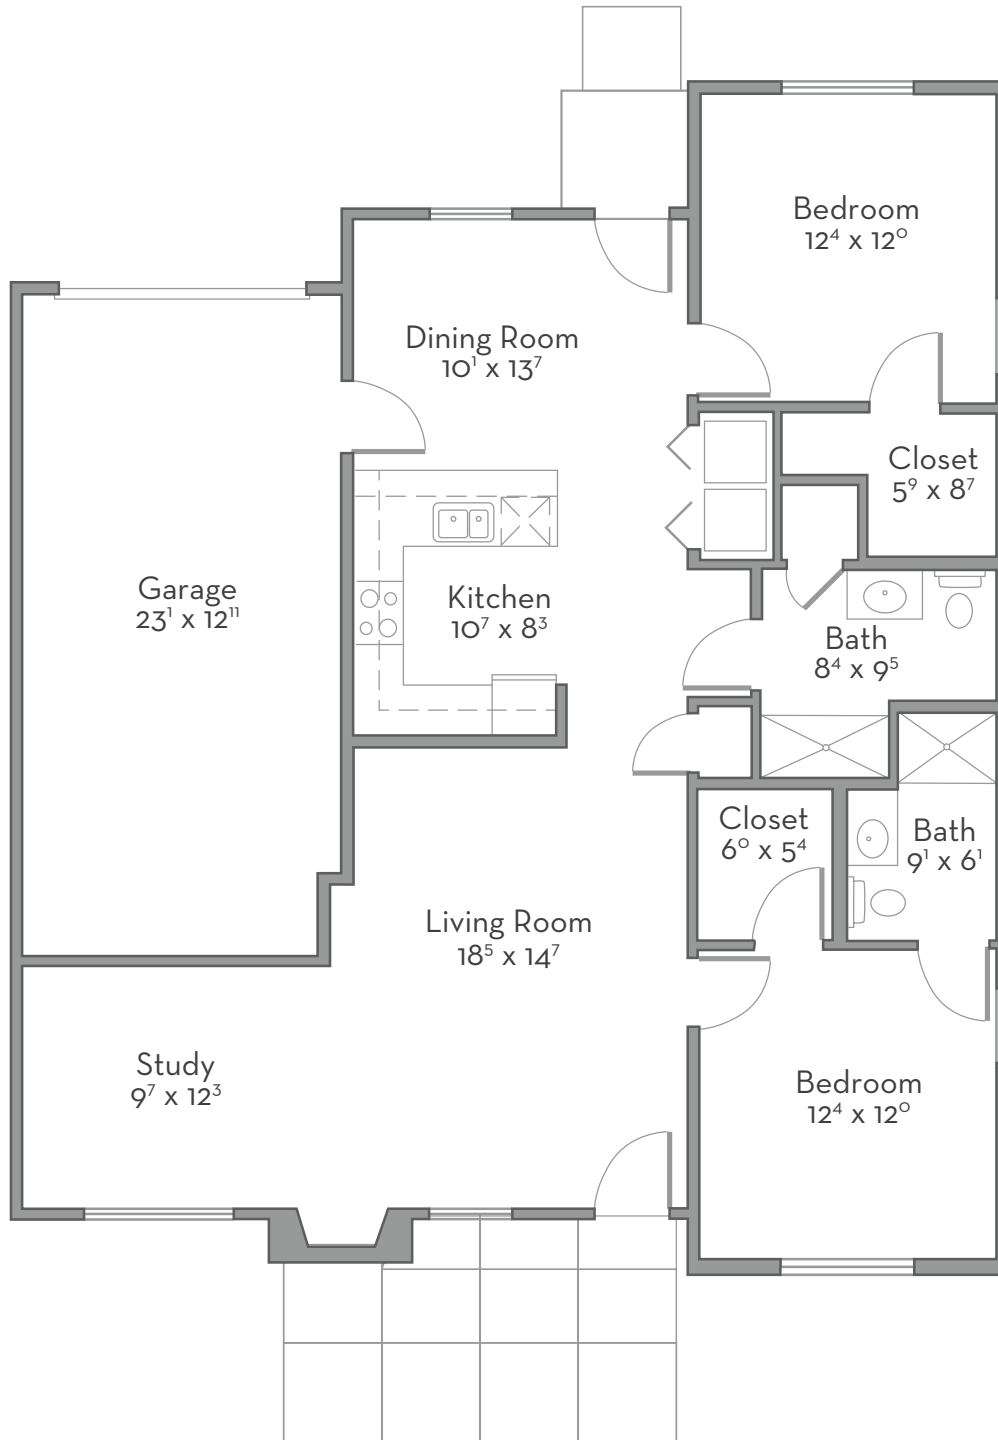

  
**THE STRATFORD**

Carmel

1,376 sf | 2 Bed | 2 Bath | Cottage Home

2460 Glebe Street • Carmel, IN 46032 • (317) 733-9560 • Stratford-Living.com  

\* Sizes are approximations.