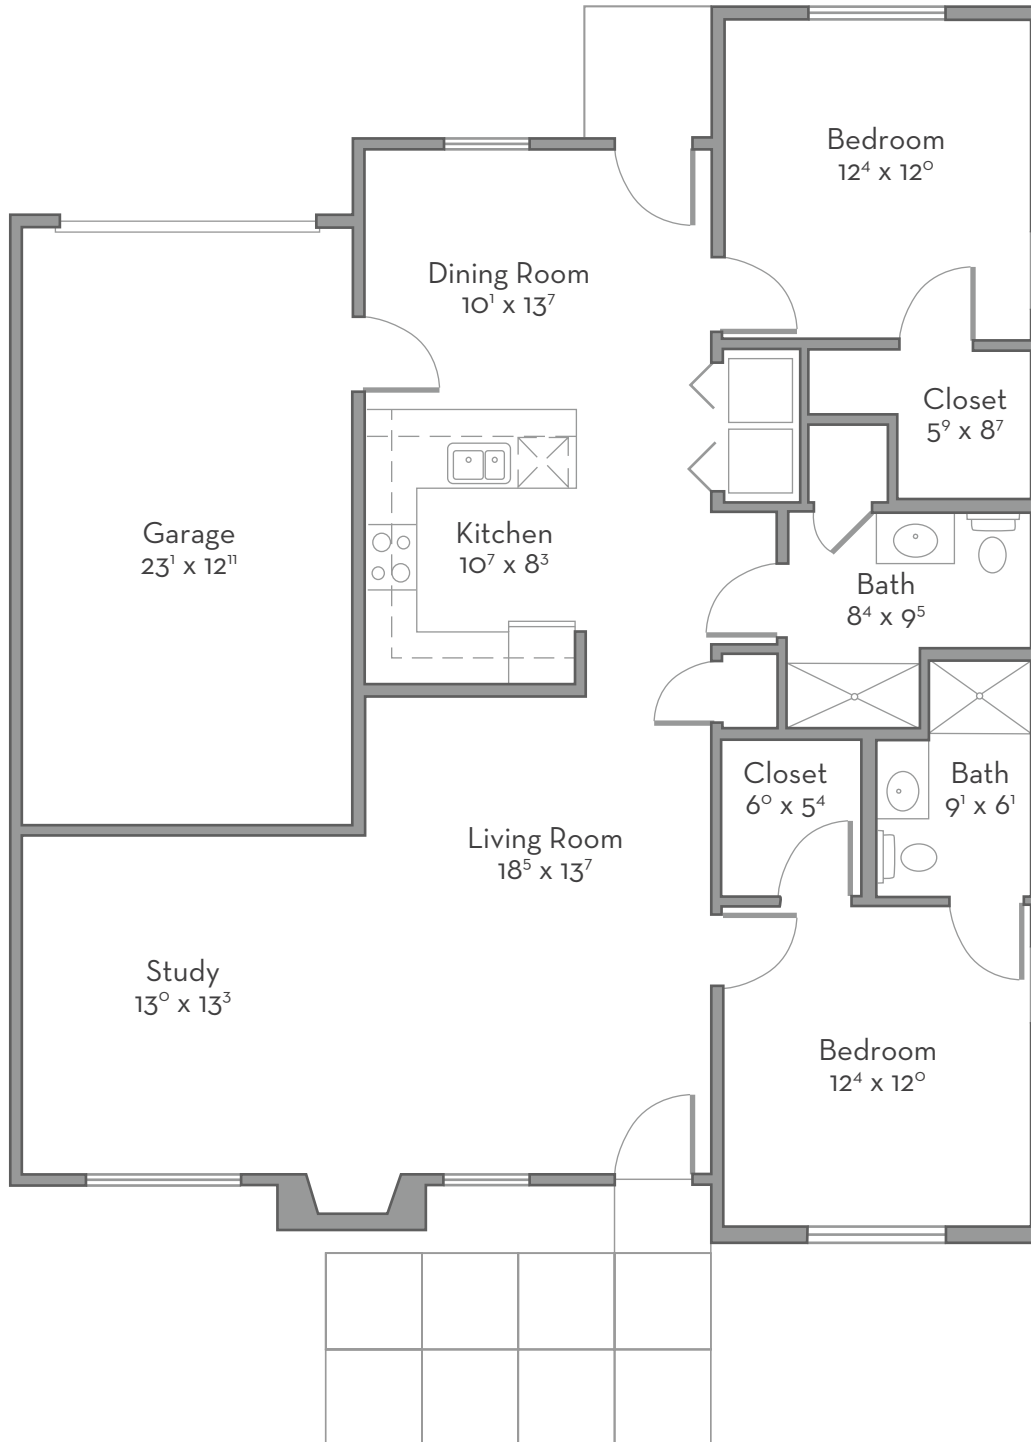

  
**THE  
STRATFORD**

Clay

1,418 sf | 2 Bed | 2 Bath | Cottage Home

2460 Glebe Street • Carmel, IN 46032 • (317) 733-9560 • Stratford-Living.com  

\* Sizes are approximations.