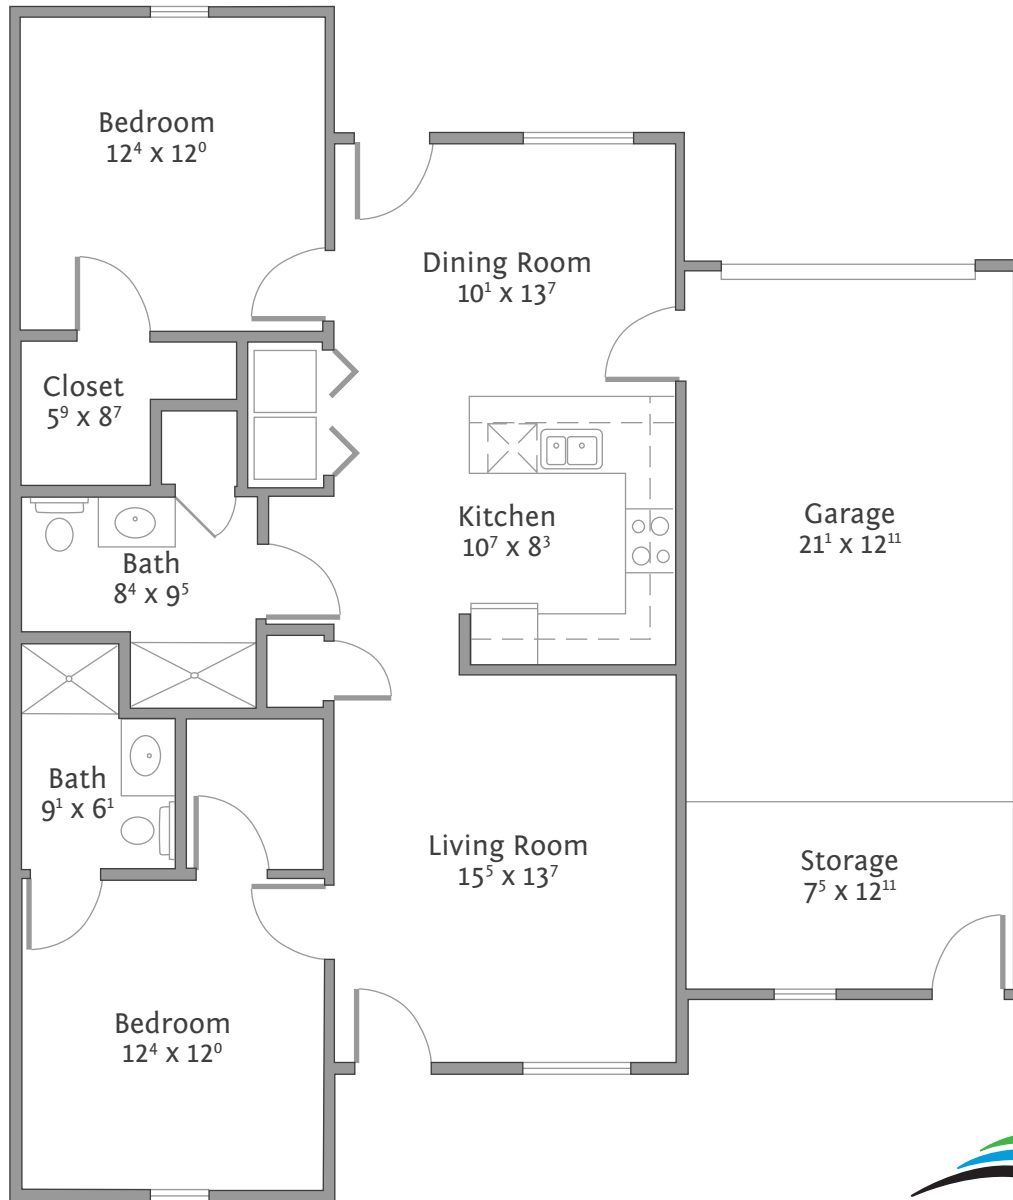

The Felps | Cottage Home

1,158 S/F | Two Bedroom | Two Bath

- Maintenance-Free Living
- Weekly Housekeeping
- Daily Dining
- Bill Payment
- Transportation
- Safety
- Pets Welcome
- Golf Cart
- Bring Your Own Furniture
- Transition Services

3 of 3
Cottage Home Floorplans

2460 Glebe Street
Carmel, IN 46032
Phone: (317) 733-9560
Stratford-Living.com