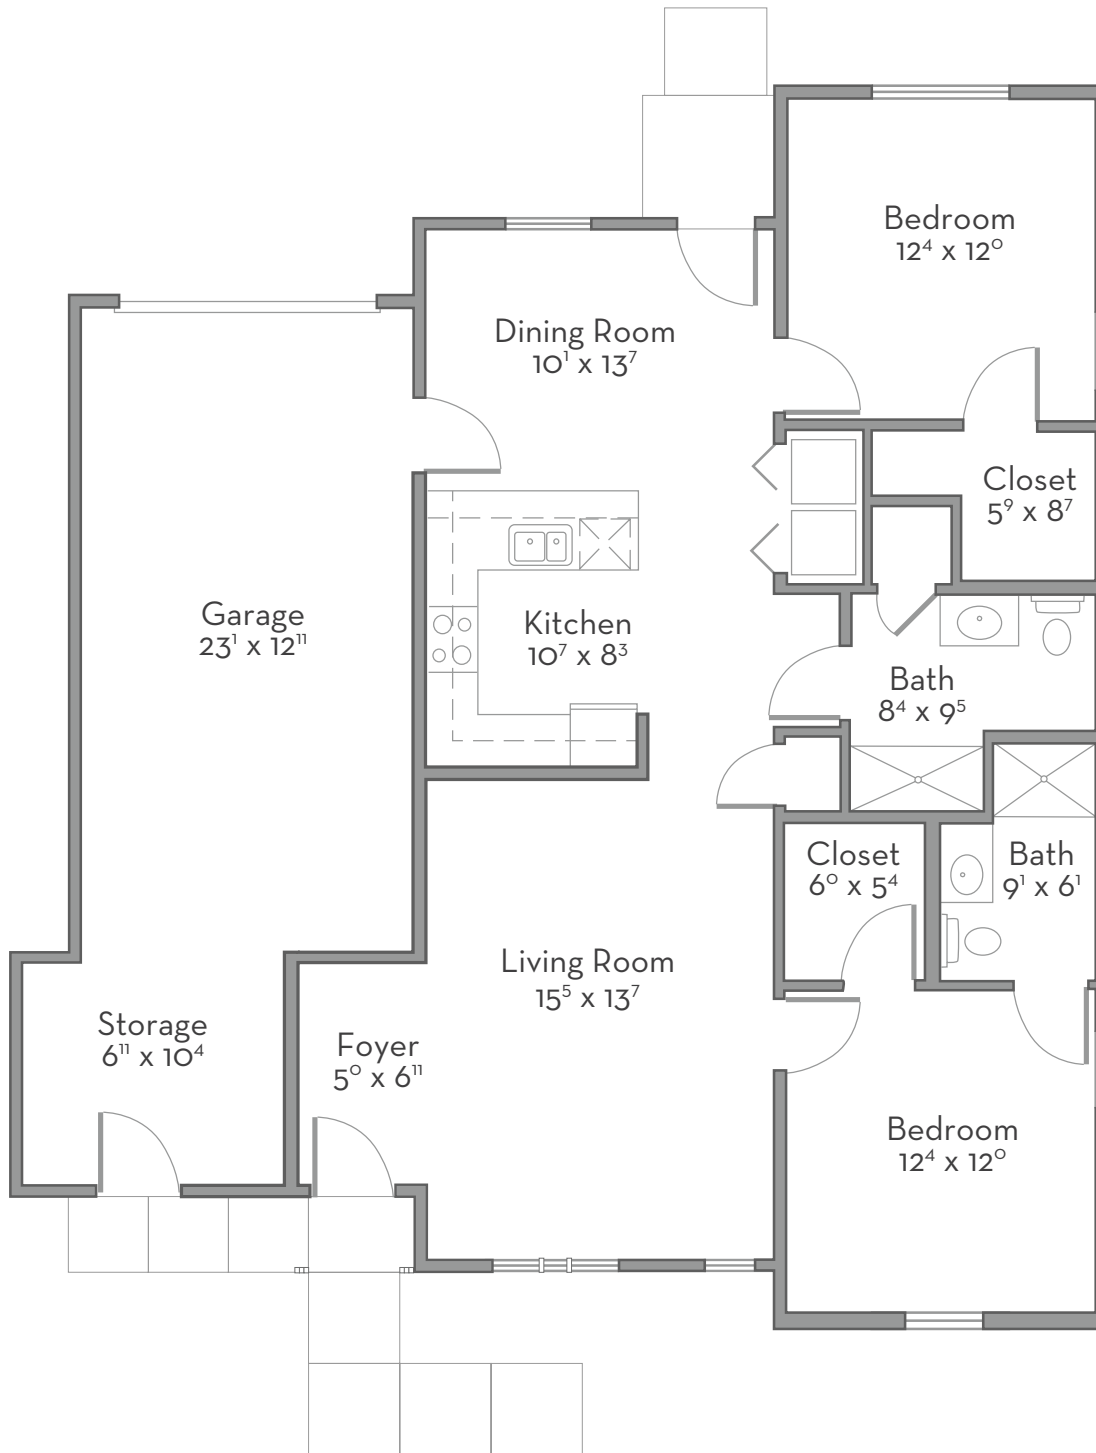

**THE
STRATFORD**

Hamilton

1,214 sf | 2 Bed | 2 Bath | Cottage Home

2460 Glebe Street • Carmel, IN 46032 • (317) 733-9560 • Stratford-Living.com

* Sizes are approximations.