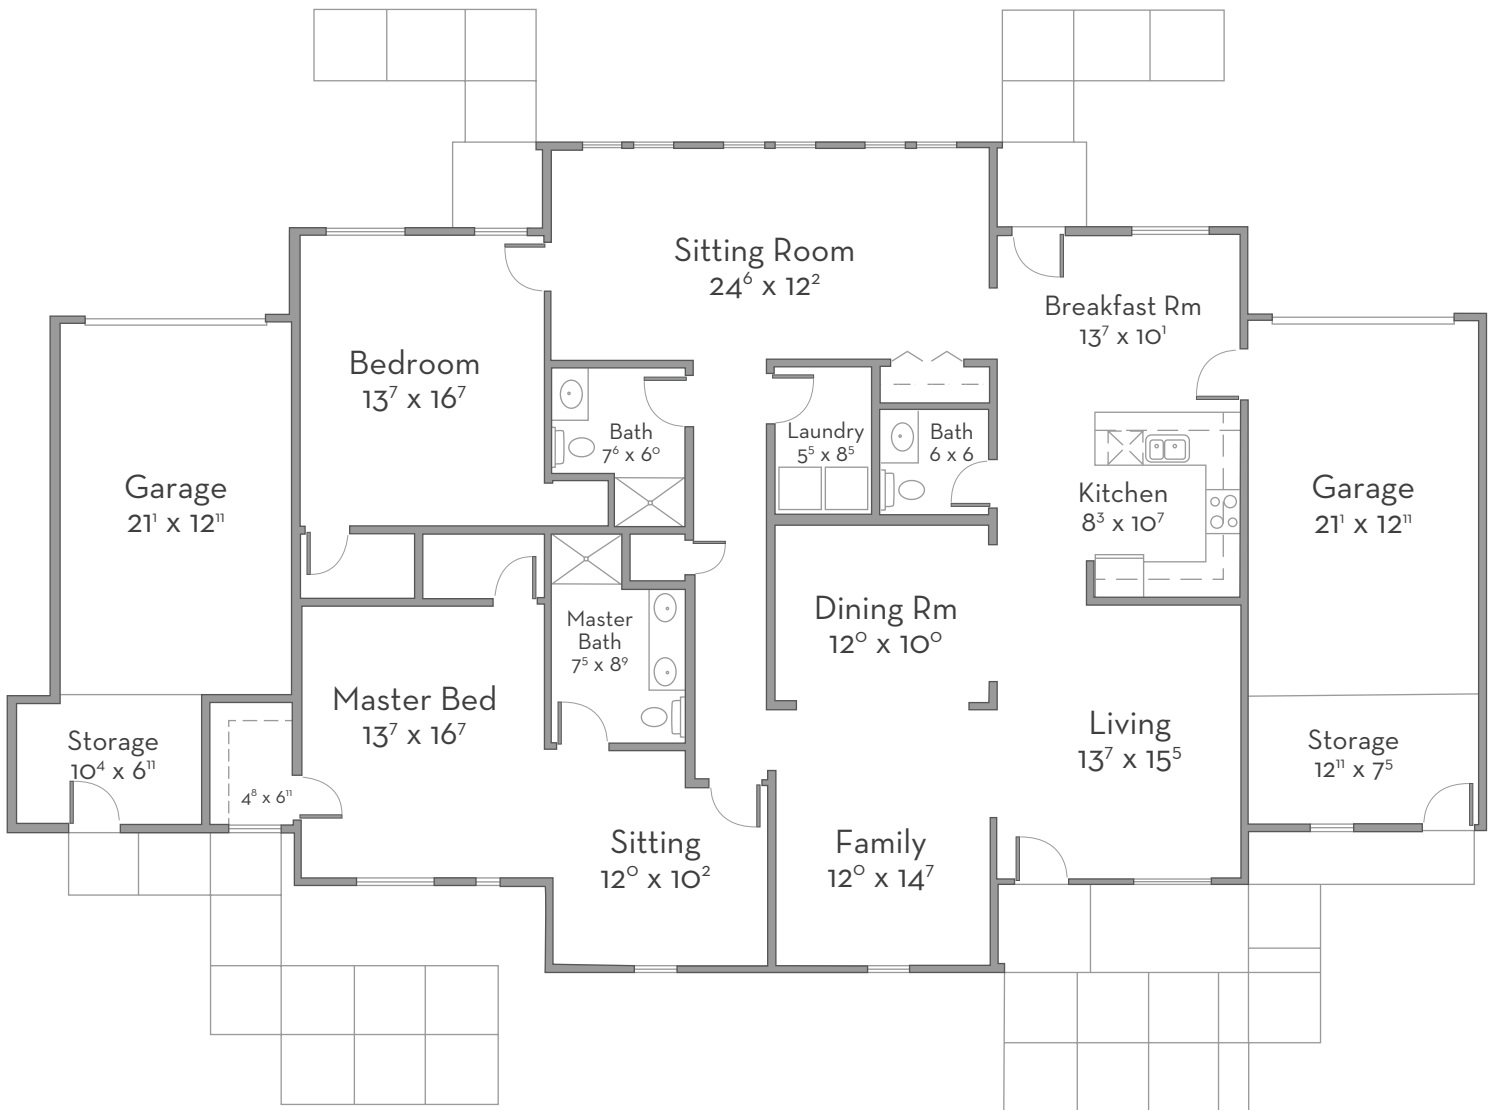

THE STRATFORD

Indianapolis

2,346 sf | 2 Bed | 2 1/2 Bath | Cottage Home

2460 Glebe Street • Carmel, IN 46032 • (317) 733-9560 • Stratford-Living.com  

* Sizes are approximations.