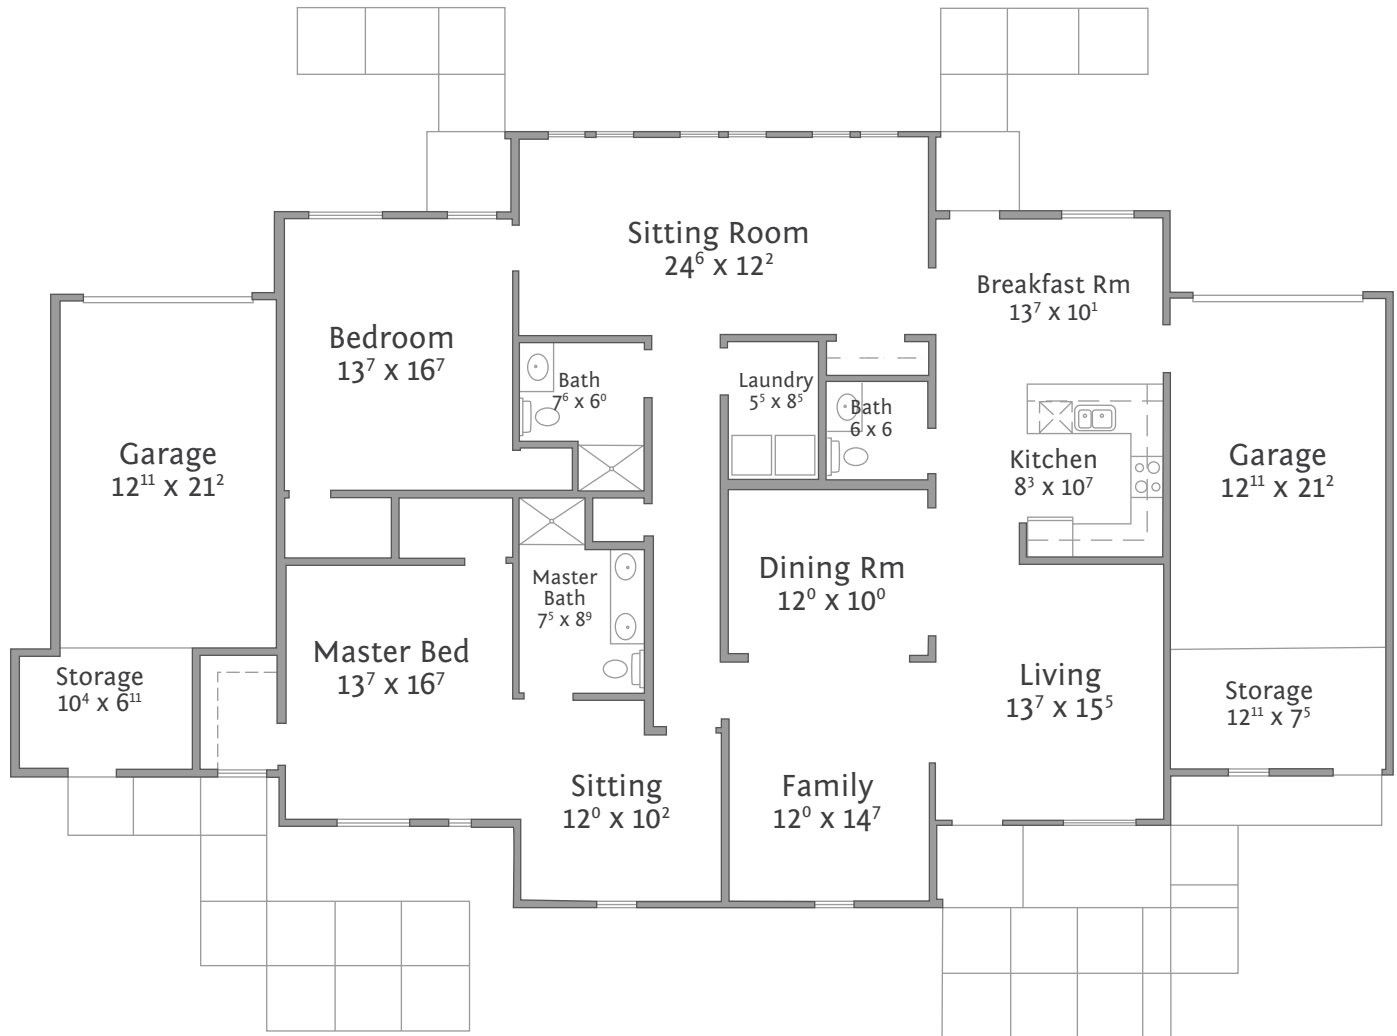

The Indy | Cottage Home

2,269 S/F | Two Bedroom | Two Bath

- Maintenance-Free Living
- Weekly Housekeeping
- Daily Dining
- Bill Payment
- Transportation
- Safety
- Pets Welcome
- Golf Cart
- Bring Your Own Furniture
- Transition Services