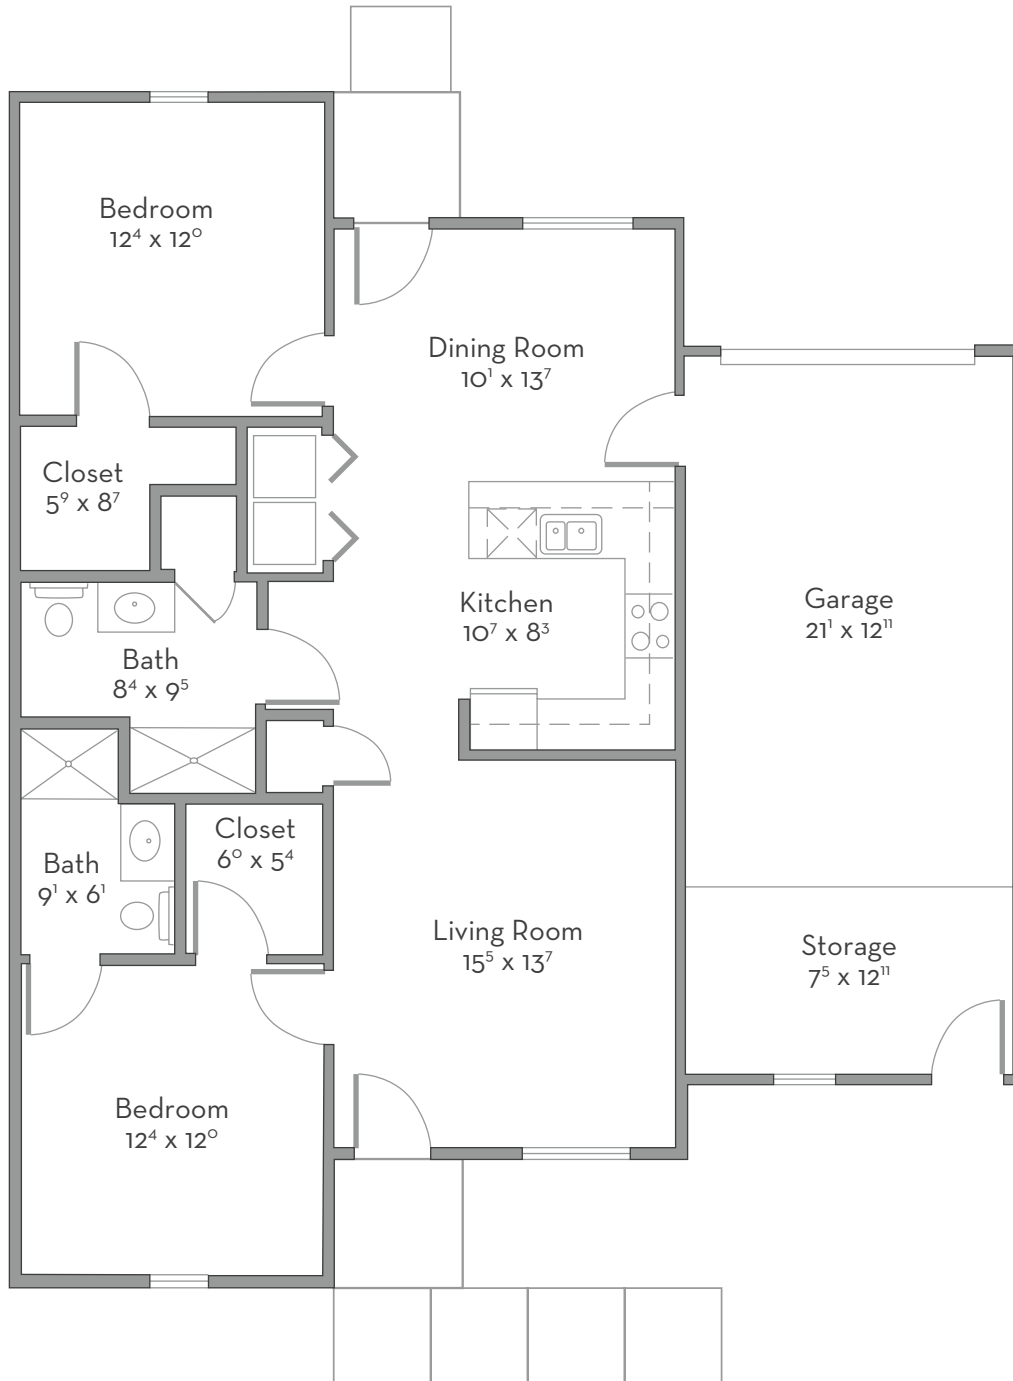

Monon

1,132 sf | 2 Bed | 2 Bath | Cottage Home