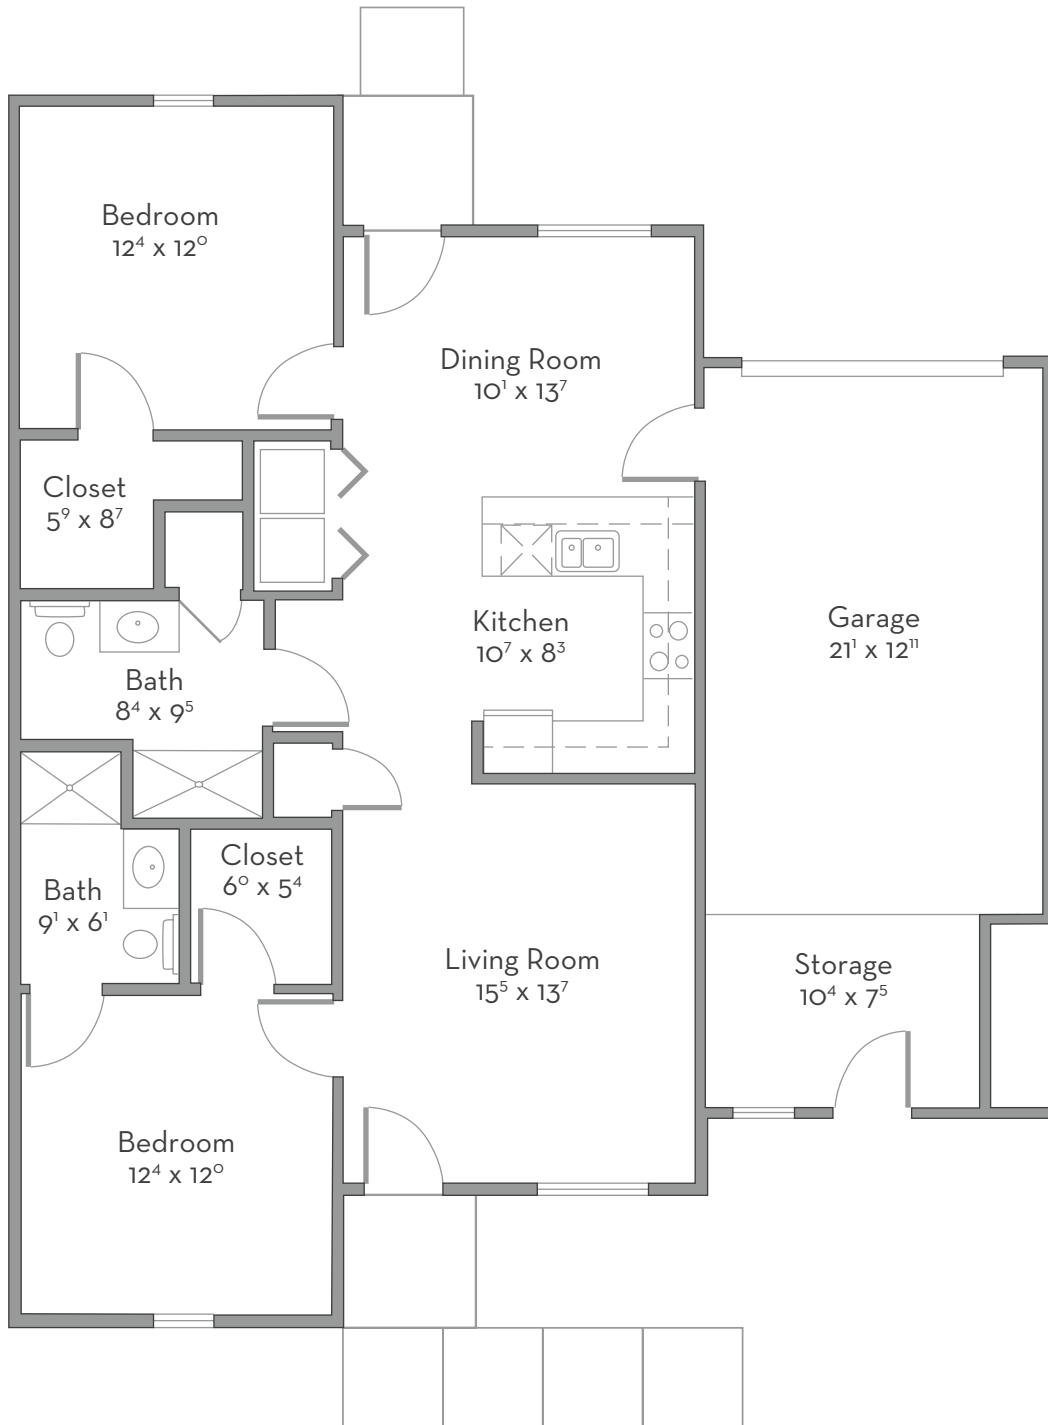

Warren

1,179 sf | 2 Bed | 2 Bath | Cottage Home