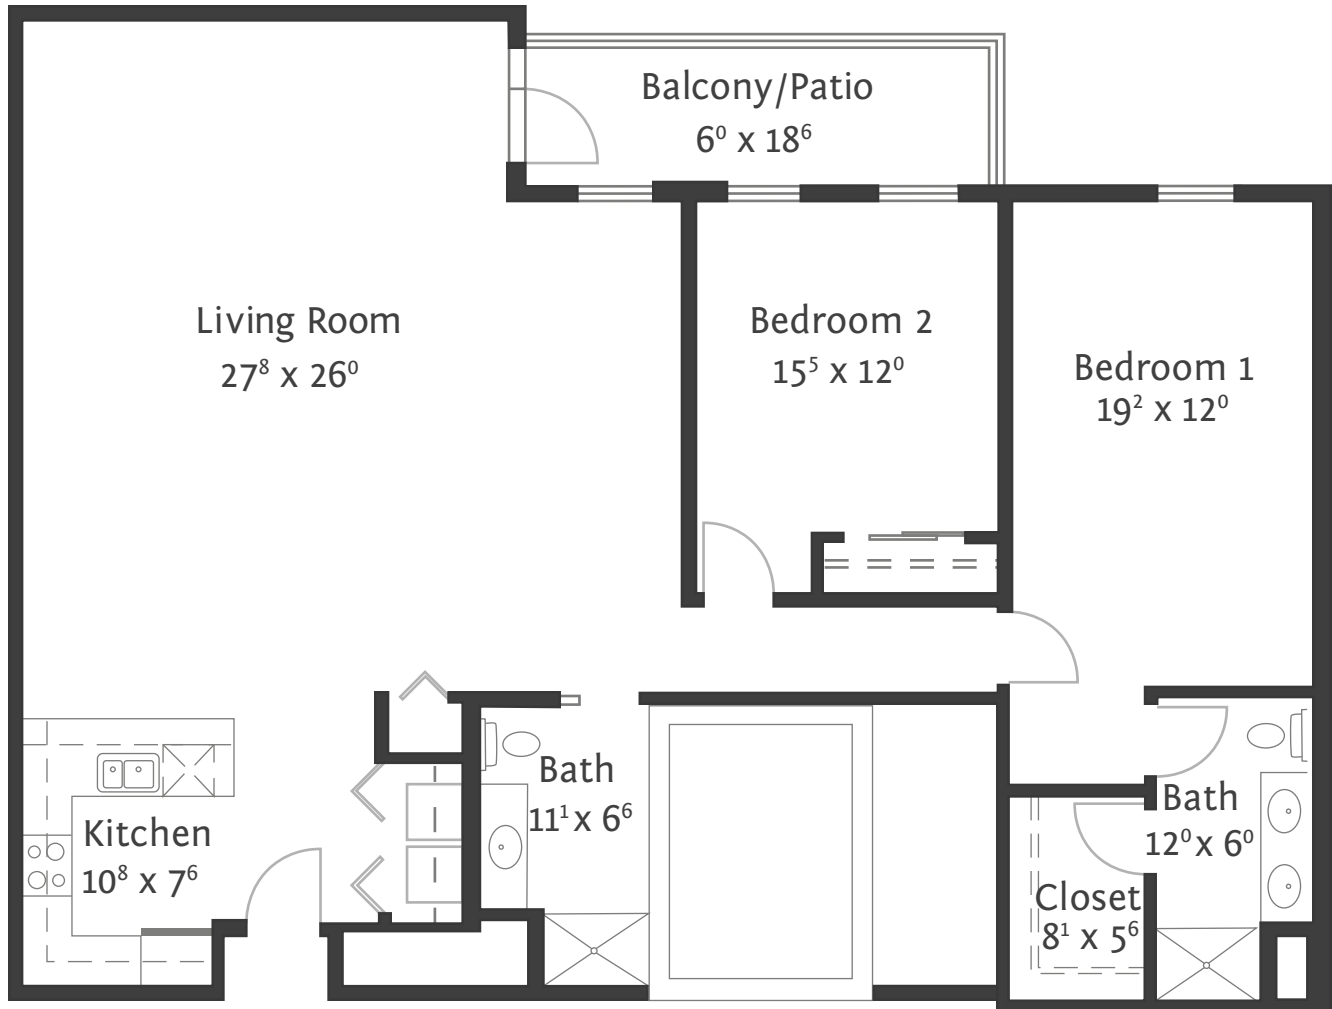

The Mayfair U | Villa Apartment

1,631 S/F | Two Bedroom | Two Bath

- Maintenance-Free Living
- Weekly Housekeeping
- Daily Dining
- Bill Payment
- Transportation
- Safety
- Pets Welcome
- 24-hour emergency call system
- Bring Your Own Furniture
- Transition Services
- Award-Winning Wellness Center
- Access to Health Care
- Heated Indoor Pool
- Signature Events & Social Gatherings

3 of 8
Villa Apartment Floorplans

2460 Glebe Street
Carmel, IN 46032
Phone: (317) 733-9560
Stratford-Living.com