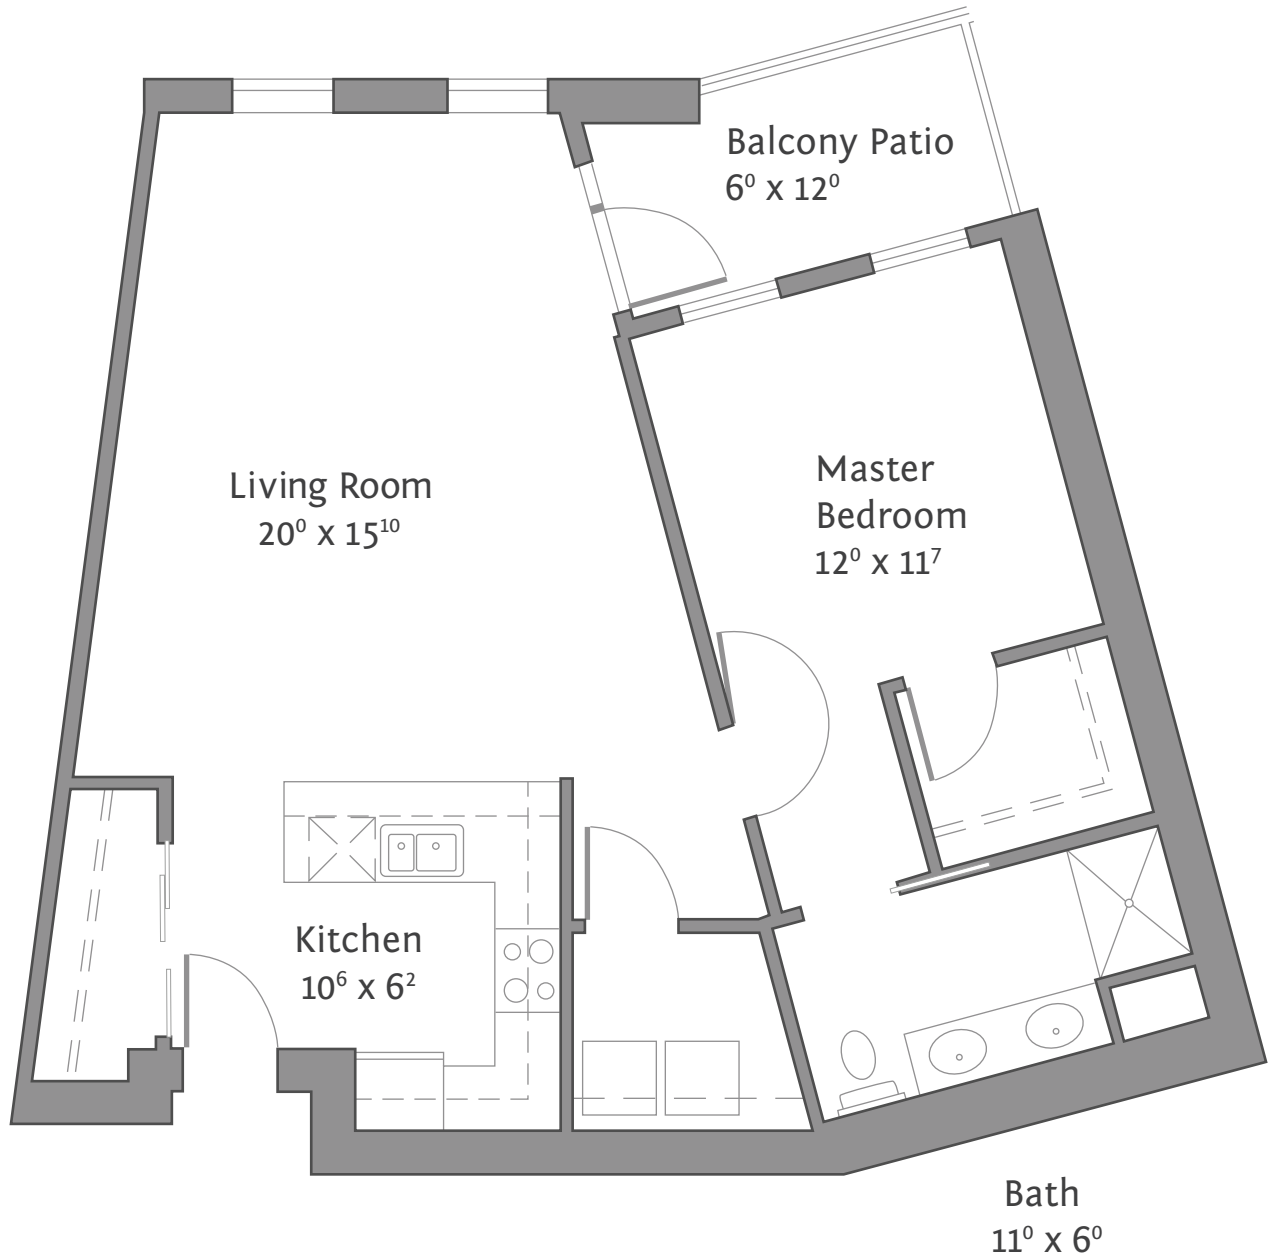

# The Royal Crescent EA | Villa Apartment

926 S/F | One Bedroom | One Bath

- Maintenance-Free Living
- Weekly Housekeeping
- Daily Dining
- Bill Payment
- Transportation
- Safety
- Pets Welcome
- 24-hour emergency call system
- Bring Your Own Furniture
- Transition Services
- Award-Winning Wellness Center
- Access to Health Care
- Heated Indoor Pool
- Signature Events & Social Gatherings

**THE  
STRATFORD**

7 of 8  
Villa Apartment Floorplans

2460 Glebe Street  
Carmel, IN 46032  
Phone: (317) 733-9560  
Stratford-Living.com