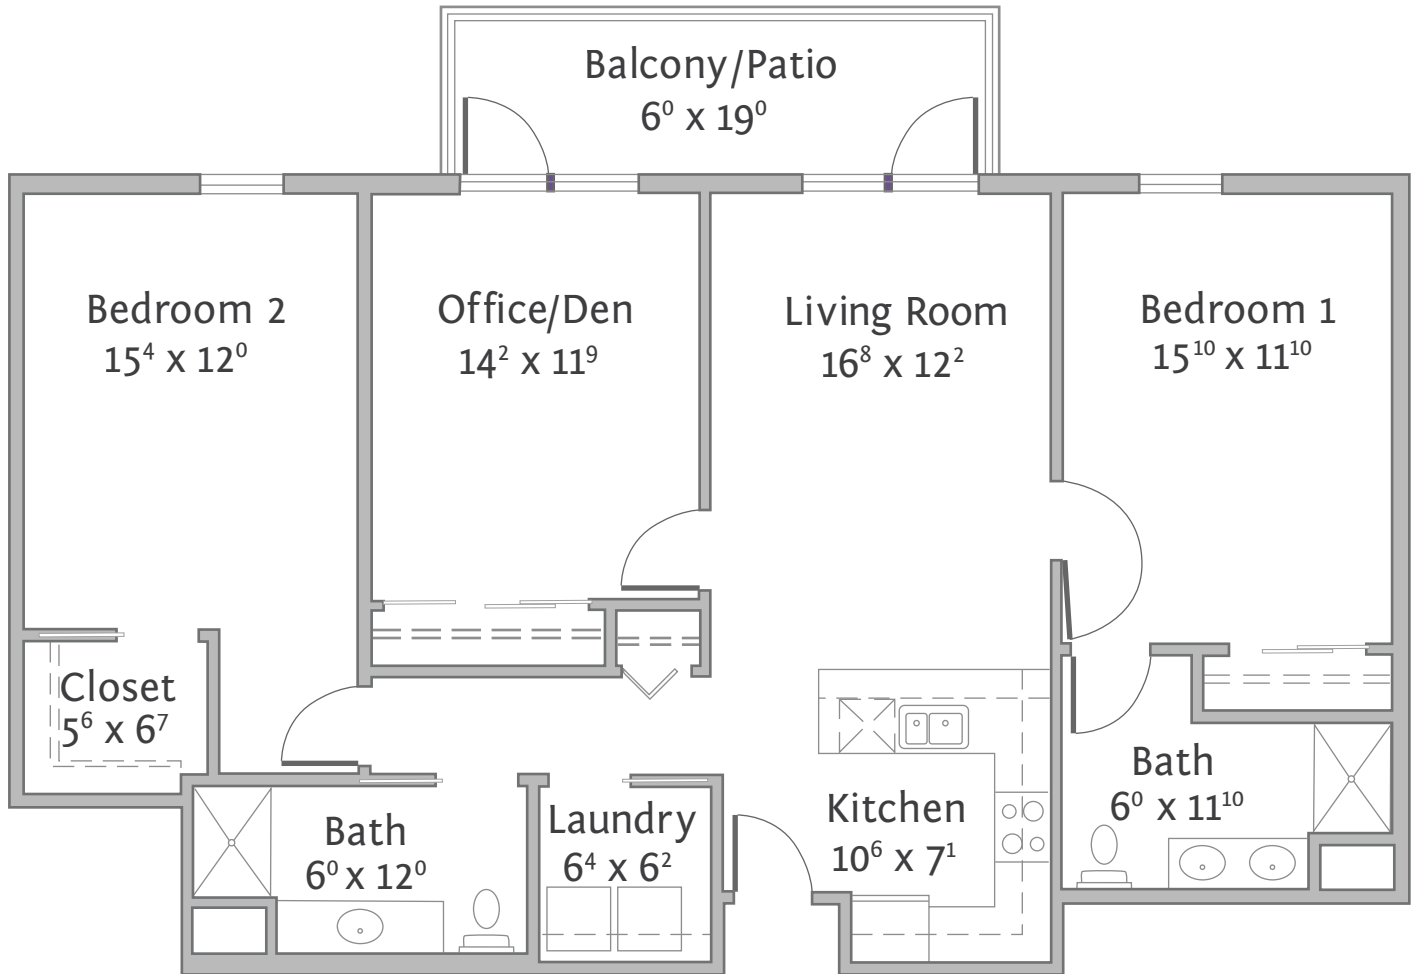

# The Kensington WA | Villa Apartment

1,369 S/F | Two Bedroom | Two Bath

- Maintenance-Free Living
- Weekly Housekeeping
- Daily Dining
- Bill Payment
- Transportation
- Safety
- Pets Welcome
- 24-hour emergency call system
- Bring Your Own Furniture
- Transition Services
- Award-Winning Wellness Center
- Access to Health Care
- Heated Indoor Pool
- Signature Events & Social Gatherings