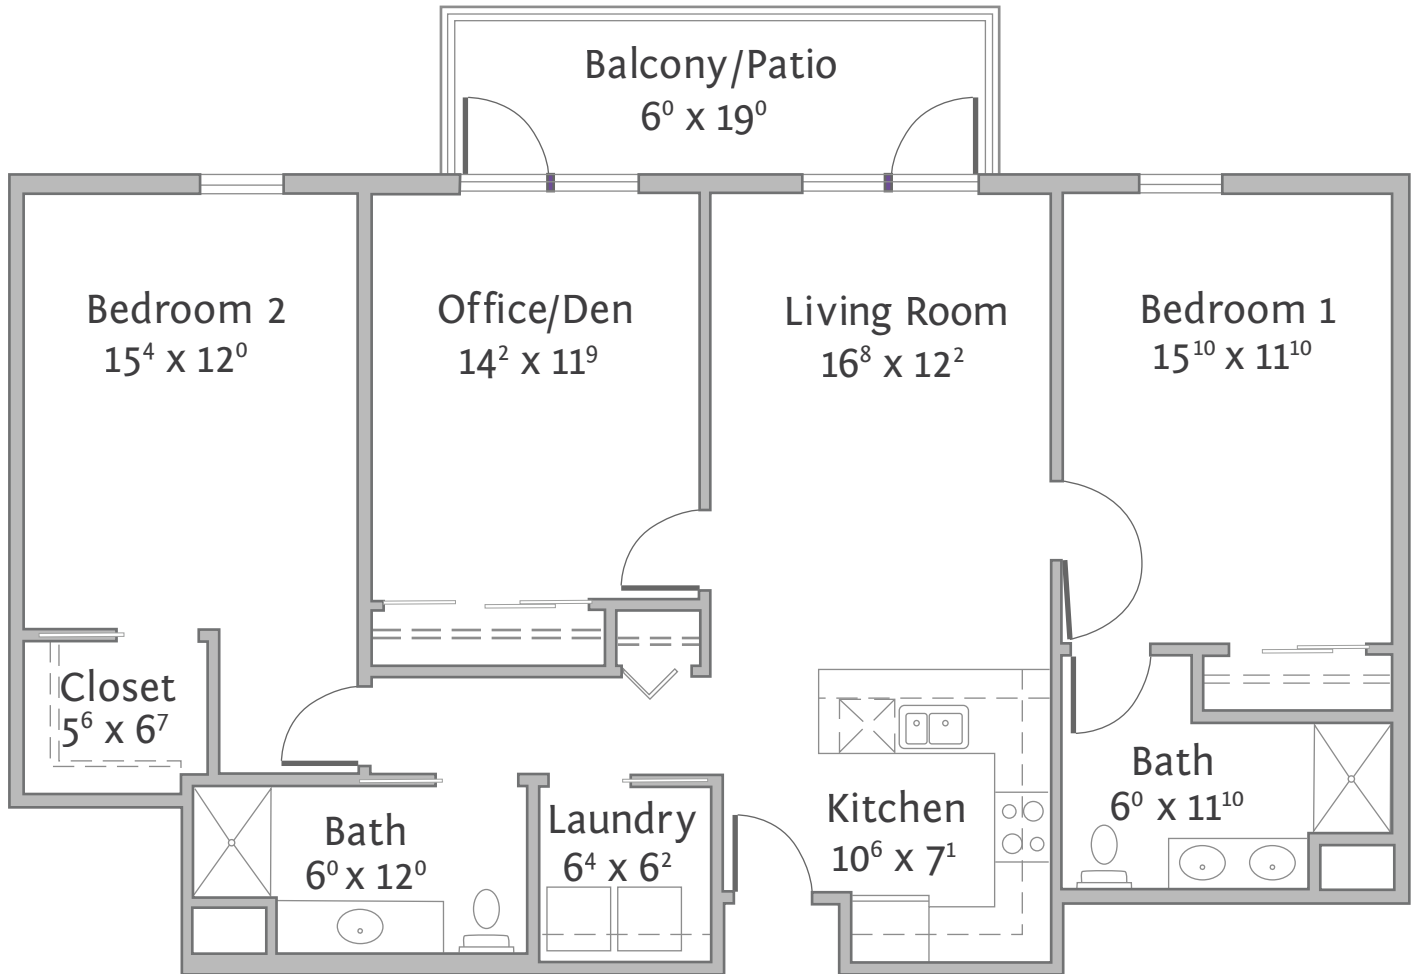

The Kensington WA | Villa Apartment

1,369 S/F | Two Bedroom | Two Bath

- Maintenance-Free Living
- Weekly Housekeeping
- Daily Dining
- Bill Payment
- Transportation
- Safety
- Pets Welcome
- 24-hour emergency call system
- Bring Your Own Furniture
- Transition Services
- Award-Winning Wellness Center
- Access to Health Care
- Heated Indoor Pool
- Signature Events & Social Gatherings