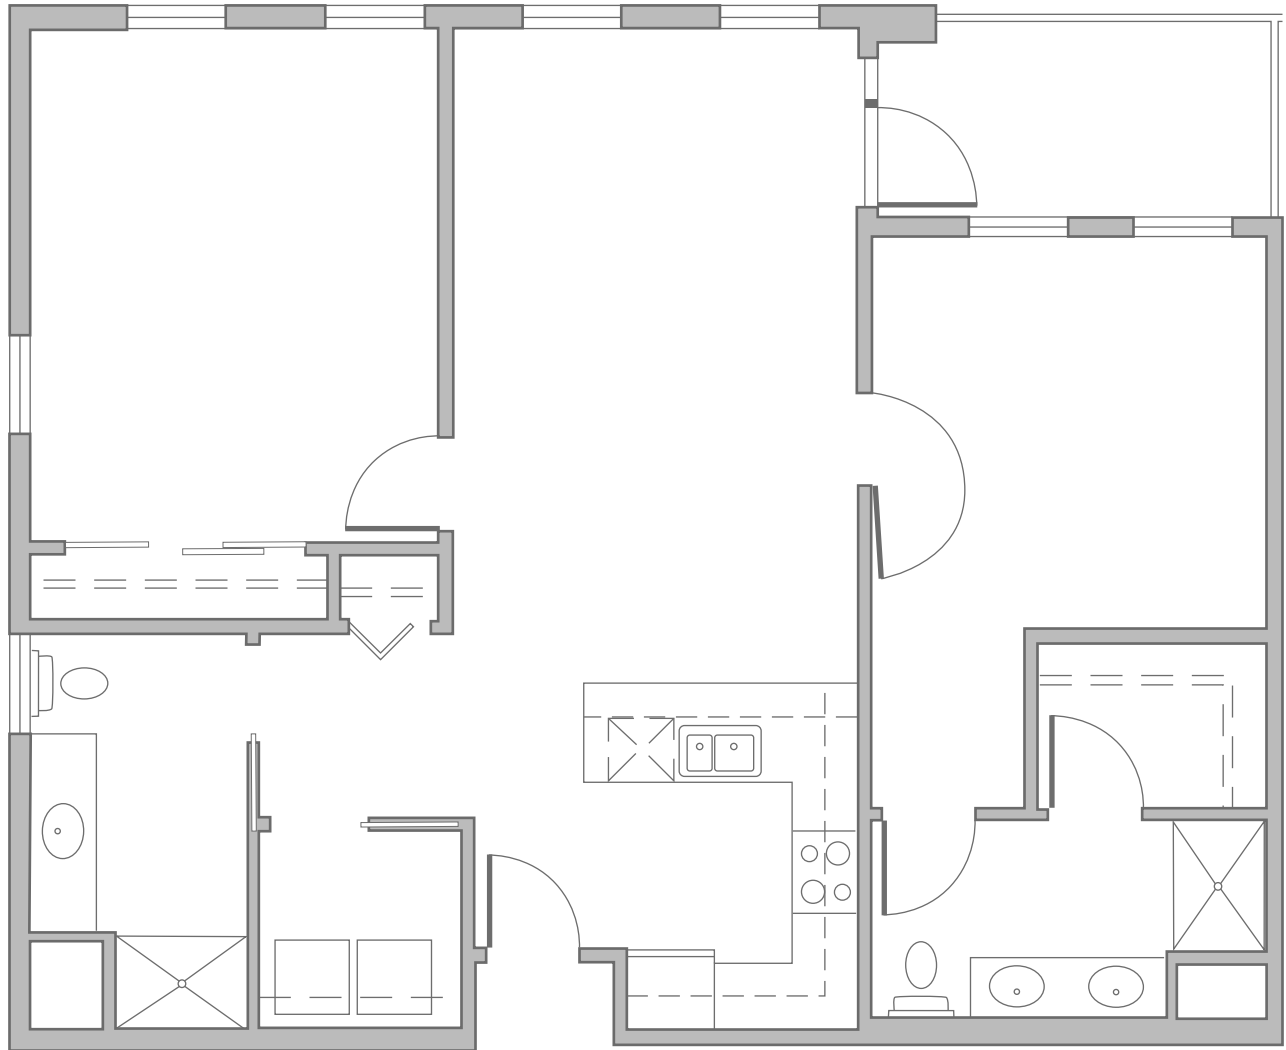

The Lansdowne J | Villa Apartment

1,131 S/F | Two Bedroom | Two Bath

- Maintenance-Free Living
- Weekly Housekeeping
- Daily Dining
- Bill Payment
- Transportation
- Safety
- Pets Welcome
- 24-hour emergency call system
- Bring Your Own Furniture
- Transition Services
- Award-Winning Wellness Center
- Access to Health Care
- Heated Indoor Pool
- Signature Events & Social Gatherings

**THE
STRATFORD**

5 of 8
Villa Apartment Floorplans

2460 Glebe Street
Carmel, IN 46032
Phone: (317) 733-9560
Stratford-Living.com