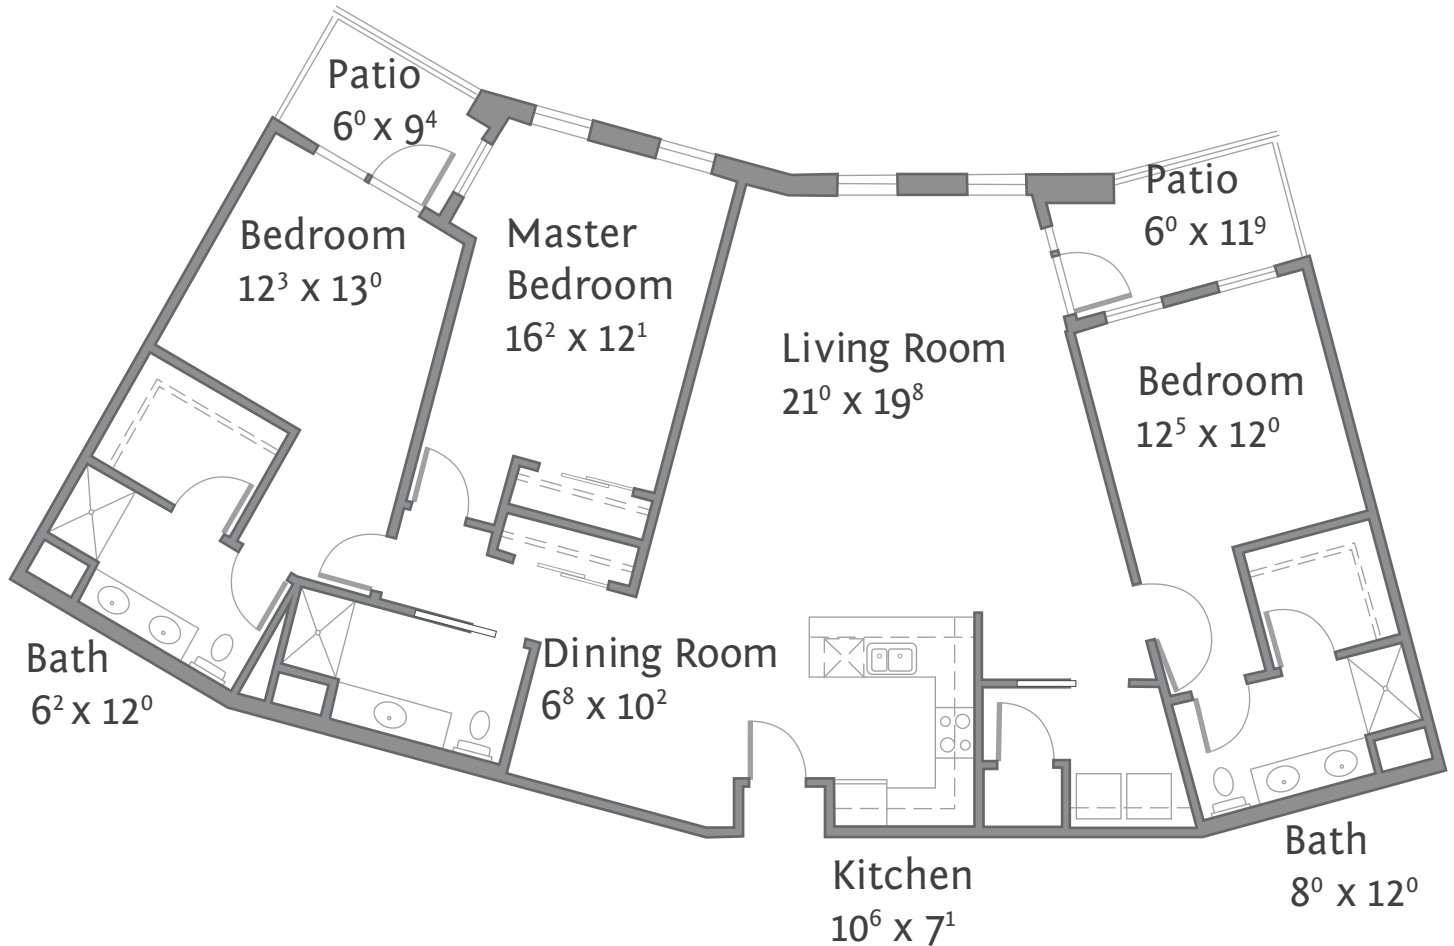

# Royal Crescent Z | Villa Apartment

1,895 S/F | Three Bedroom | Three Bath

- Maintenance-Free Living
- Weekly Housekeeping
- Daily Dining
- Bill Payment
- Transportation
- Safety
- Pets Welcome
- 24-hour emergency call system
- Bring Your Own Furniture
- Transition Services
- Award-Winning Wellness Center
- Access to Health Care
- Heated Indoor Pool
- Signature Events & Social Gatherings

1 of 8  
Villa Apartment Floorplans

2460 Glebe Street  
Carmel, IN 46032  
Phone: (317) 733-9560  
Stratford-Living.com